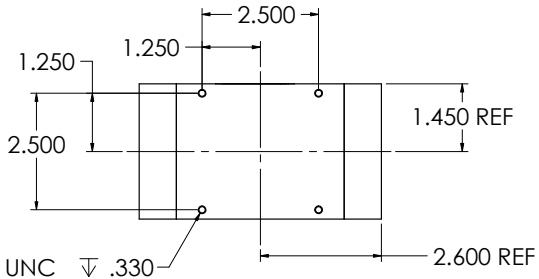

3/4 NPT
Both Sides

M Series:
0 – 2000SLPM