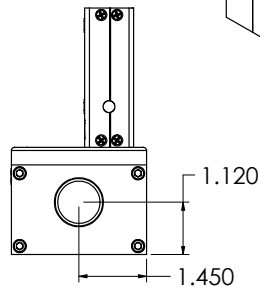

3/4 NPT
Both Sides

M Series:
0 – 2000SLPM