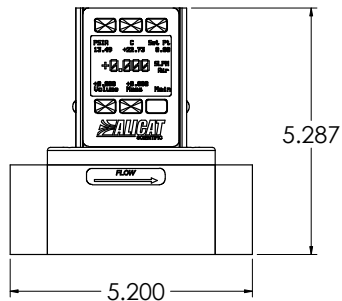

3/4 NPT
Both Sides

M Series:
0 – 2000SLPM